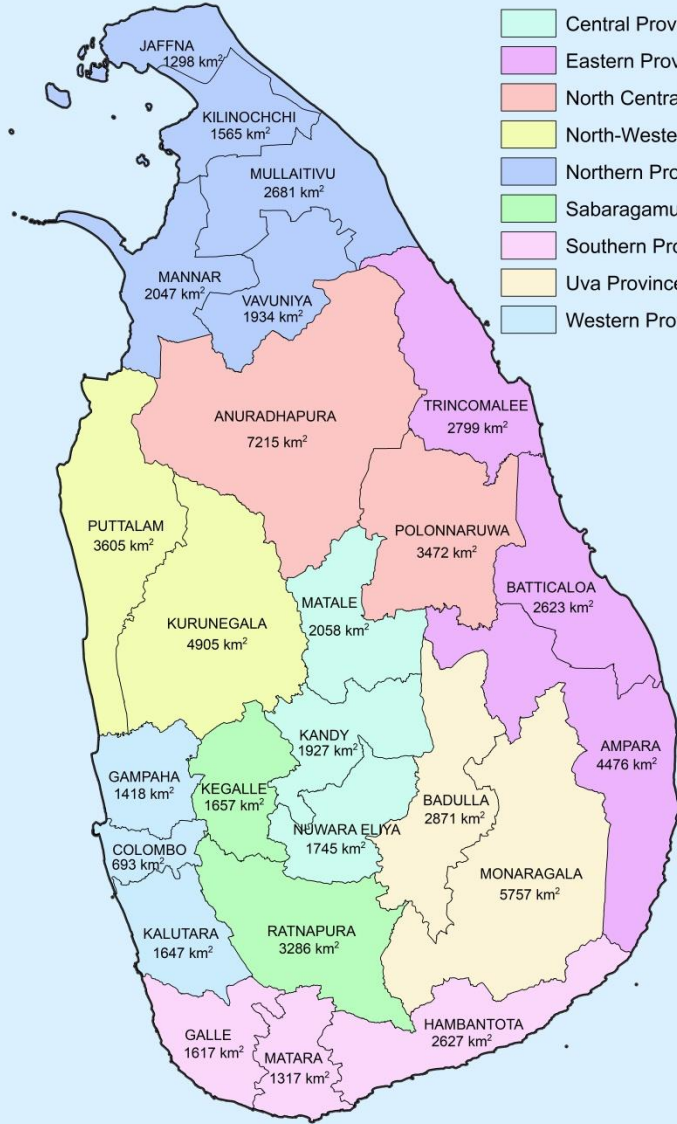

Re-Computation of Country Extent

On 2nd August 2024,
Survey Department of Sri Lanka

Re-Computation of Country Extent

- Declaration of new extent of Sri Lanka

	Total Land Area	Total Inland Water			Country Extent of Sri Lanka
		Internal Waters	Lagoon Area	Bay Area	
Data Source : 50K 2 nd edition (V2.1)	62,302 km ²	3,186 km ²	1,406.5 km ²	345.5 km ²	67,240 km ²
Number of Islands, Lagoons & Bays	176		115	62	

- The extent of Sri Lanka is declared as **67,240 km²**

Re-Computation of Country Extent

Area of Sri Lanka by Province and District

Legend

- Central Province (5,730 km²)
- Eastern Province (9,898 km²)
- North Central Province (10,687 km²)
- North-Western Province (8,510 km²)
- Northern Province (9,525 km²)
- Sabaragamuwa Province (4,943 km²)
- Southern Province (5,561 km²)
- Uva Province (8,628 km²)
- Western Province (3,758 km²)

Re-Computation of Country Extent

Locational Tropics of Sri Lanka

- ✓ Sri Lanka is located well within the tropics, between the northern latitude of $5^{\circ} 55'$ and $9^{\circ} 50'$ and the longitude of $79^{\circ} 41'$ to $81^{\circ} 53'$. It has an area of 67240km^2 . The maximum length of the island is 433km and the maximum width is 241km .